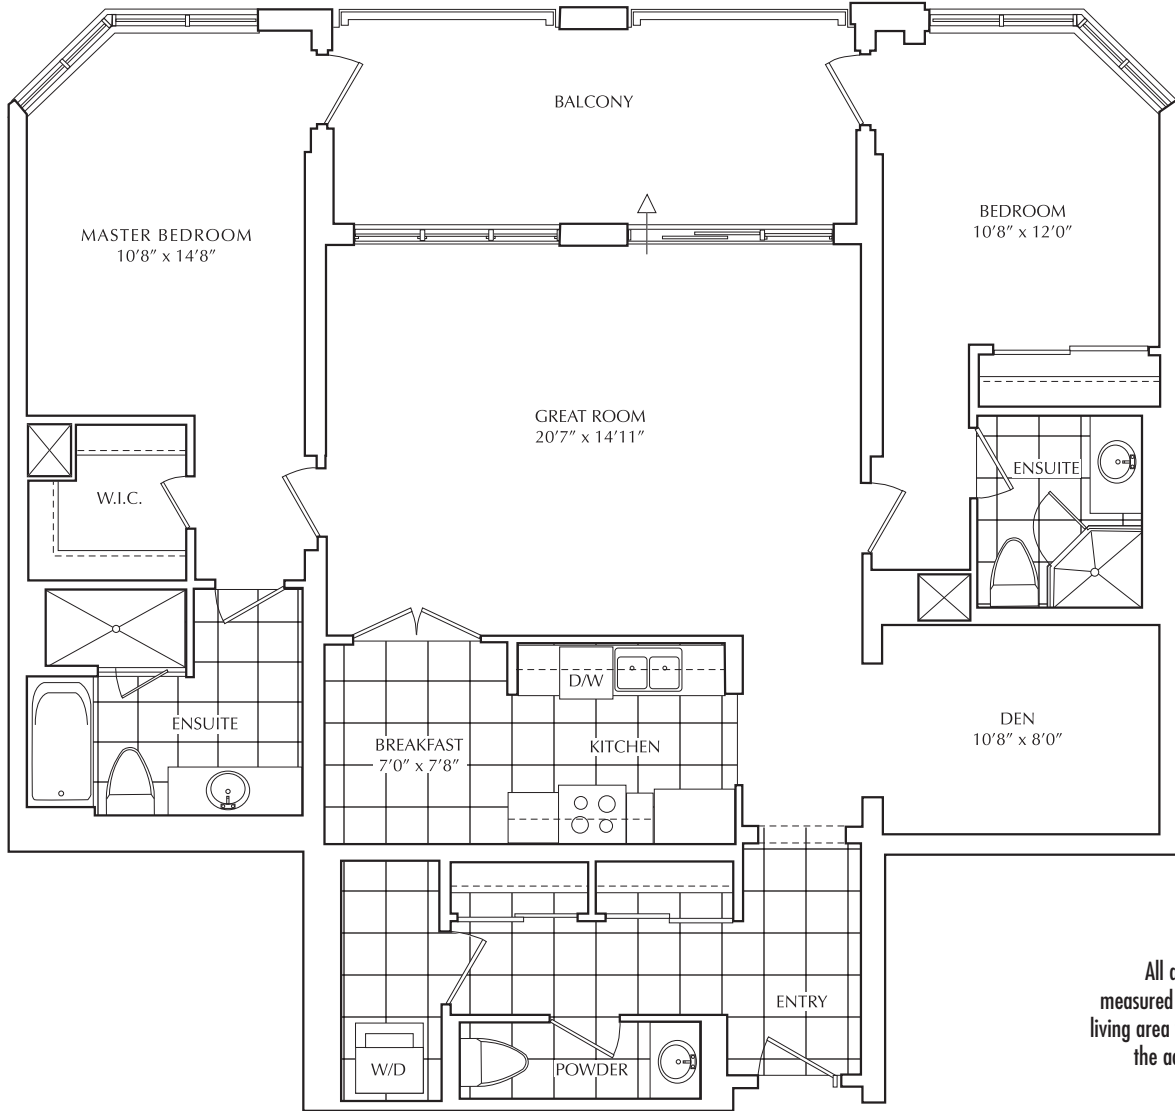

The Melford Suite 2L 1459 sq.ft. Outdoor Area - 164 sq.ft. Total Area - 1623 sq.ft.

All areas and stated room dimensions are approximate. Floor area measured in accordance with Tarion Warranty Corporation bulletin #22. Actual living area will vary from the stated floor area. The purchaser acknowledges that the actual unit purchased may be a reverse layout to the plan shown. Illustration is artist concept. E. & O. E.