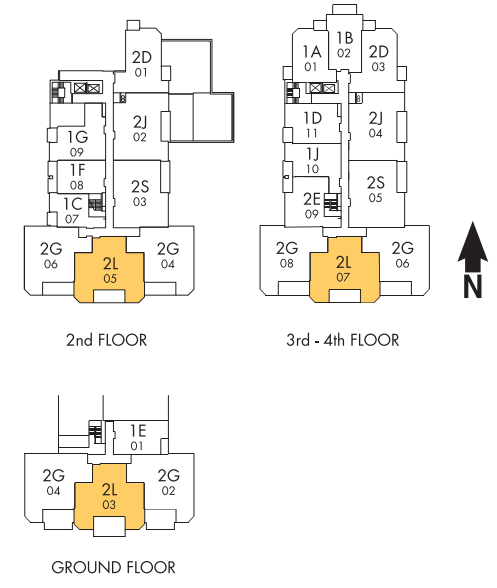

The Melford Suite 2L 1459 sq.ft. Outdoor Area - 164 sq.ft. Total Area - 1623 sq.ft.

All areas and stated room dimensions are approximate. Floor area measured in accordance with Tarion Warranty Corporation bulletin #22. Actual living area will vary from the stated floor area. The purchaser acknowledges that the actual unit purchased may be a reverse layout to the plan shown. Illustration is artist concept. E. & O. E.